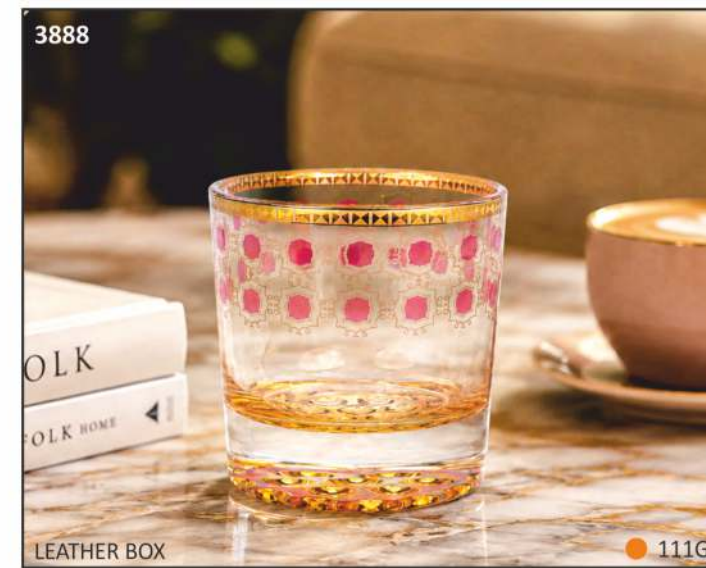

BUBBLE (6) - TUMBLER 310 ML