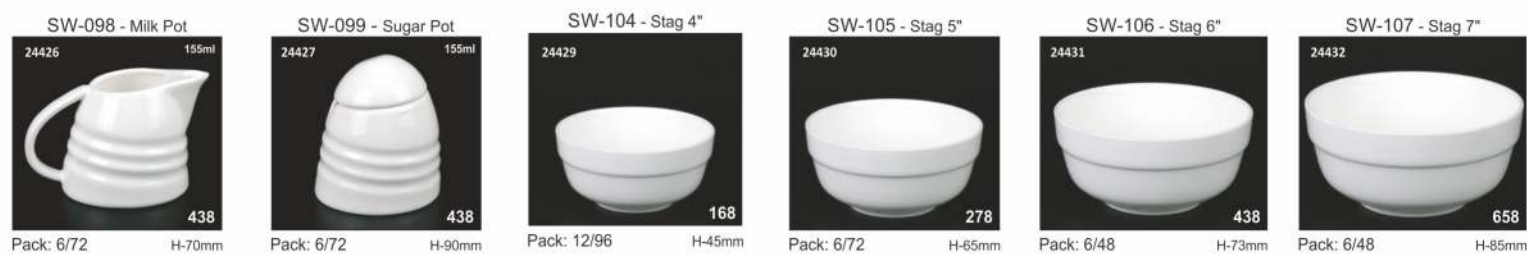

SNOW WHITE
Series

Whiteware

Ceramics/Horeca

MILK MUG