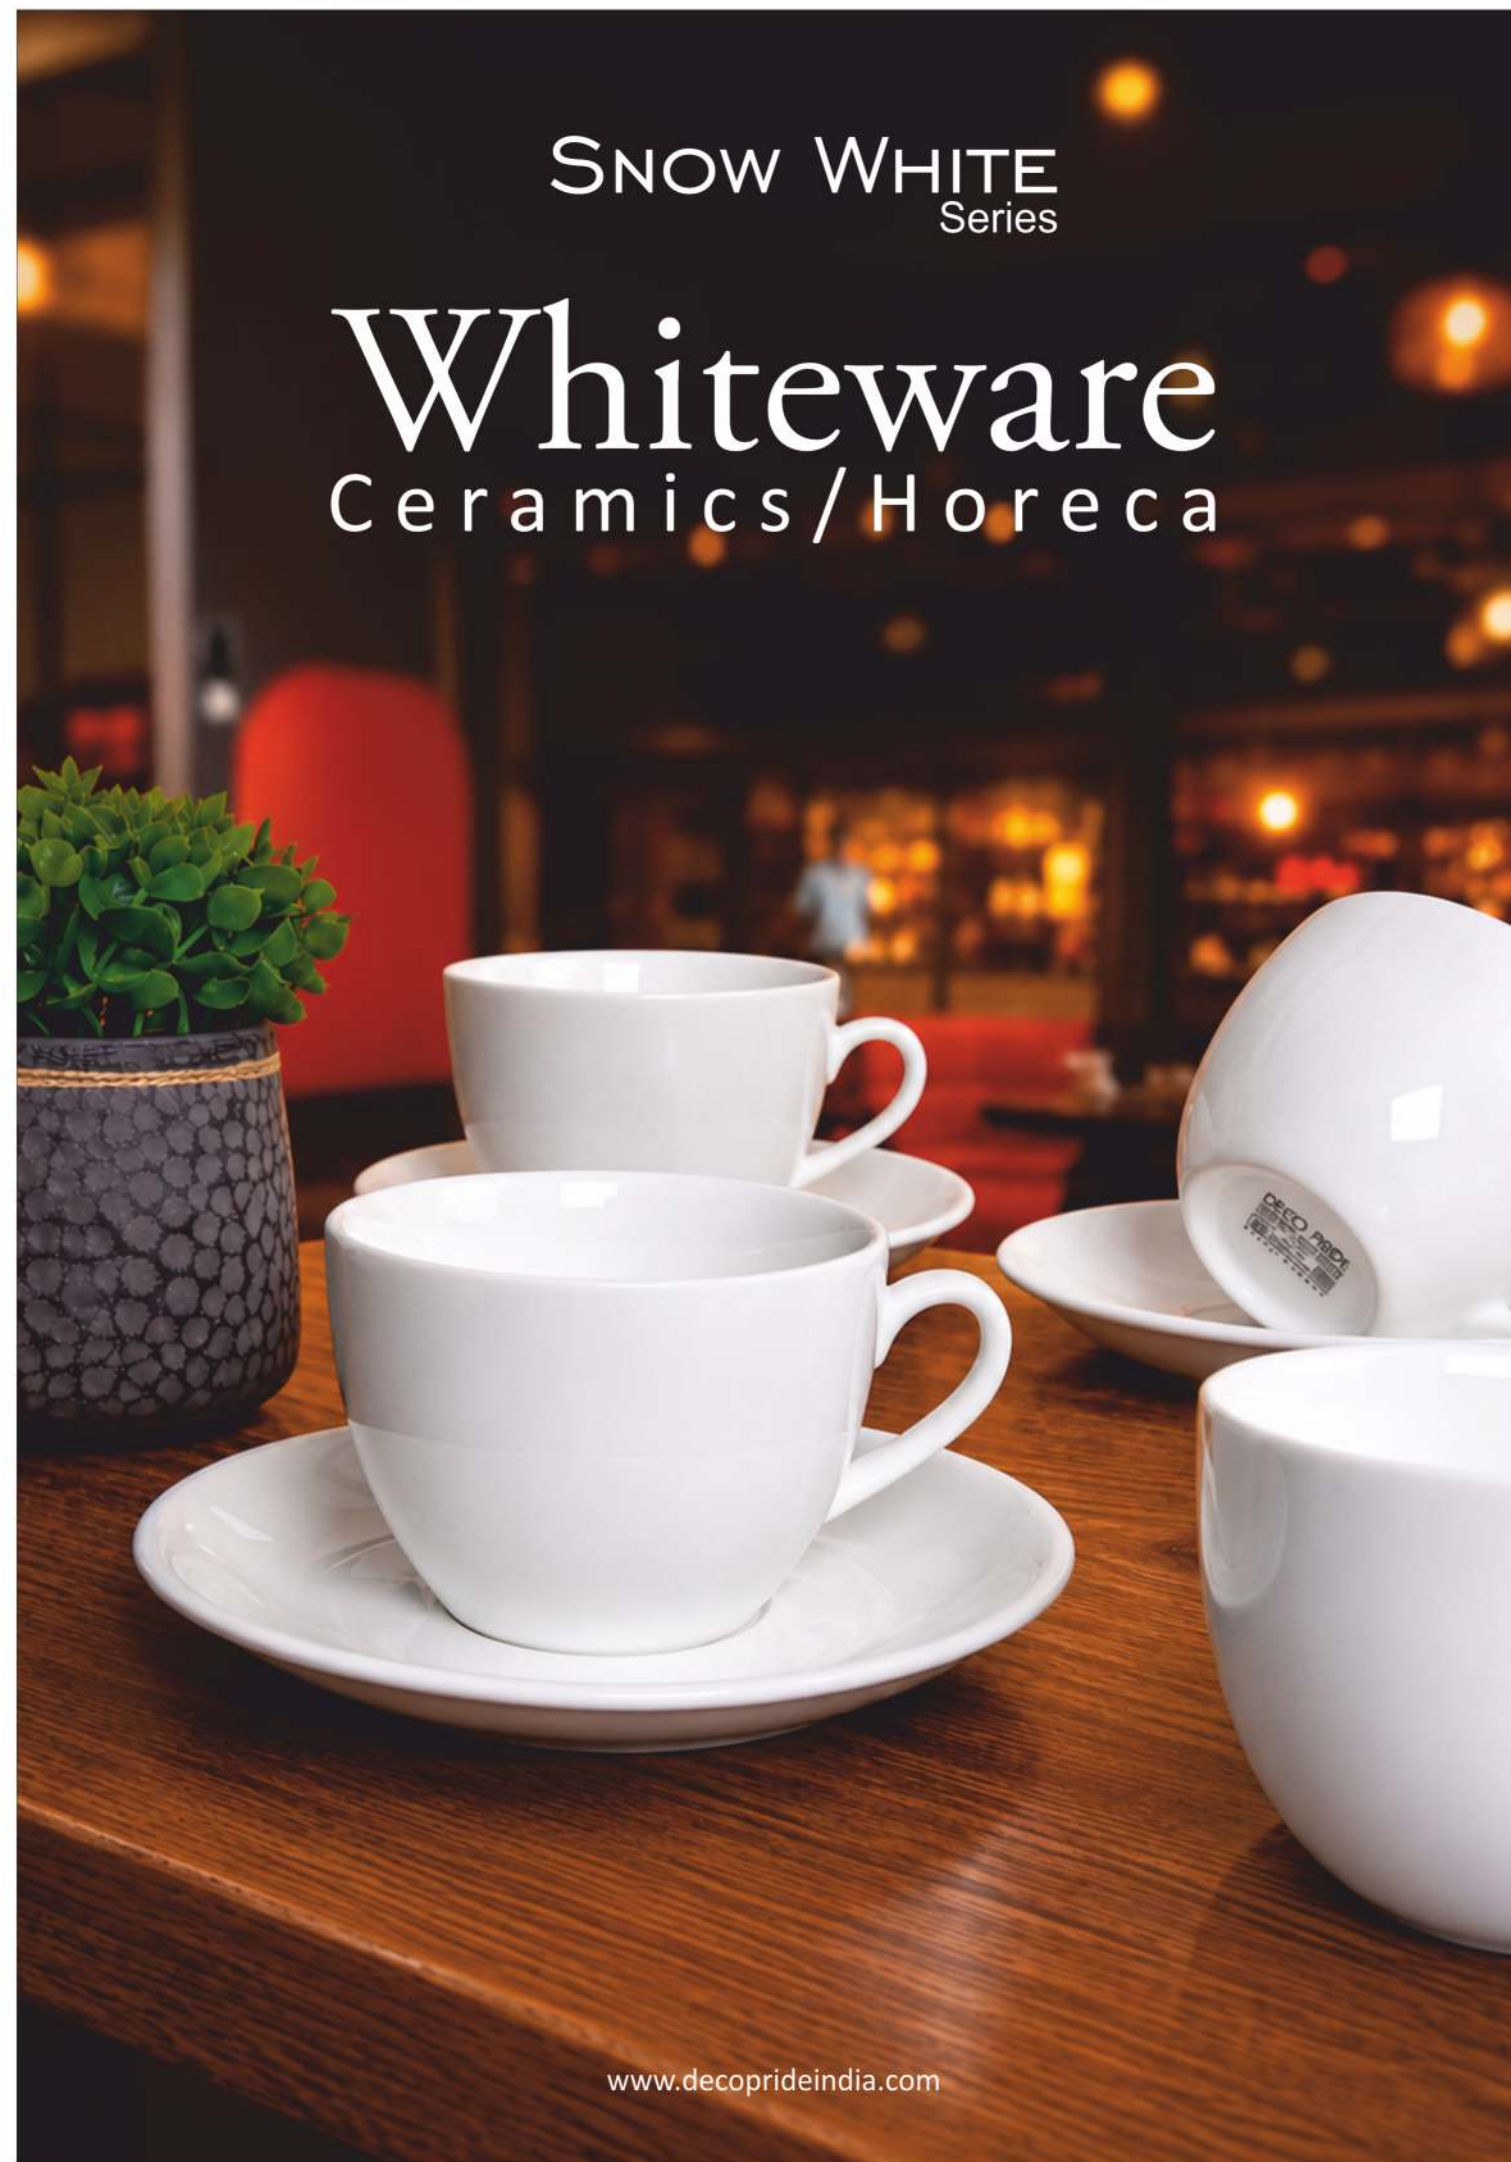

SNOW WHITE
Series

Whiteware

Ceramics/Horeca

MILK MUG