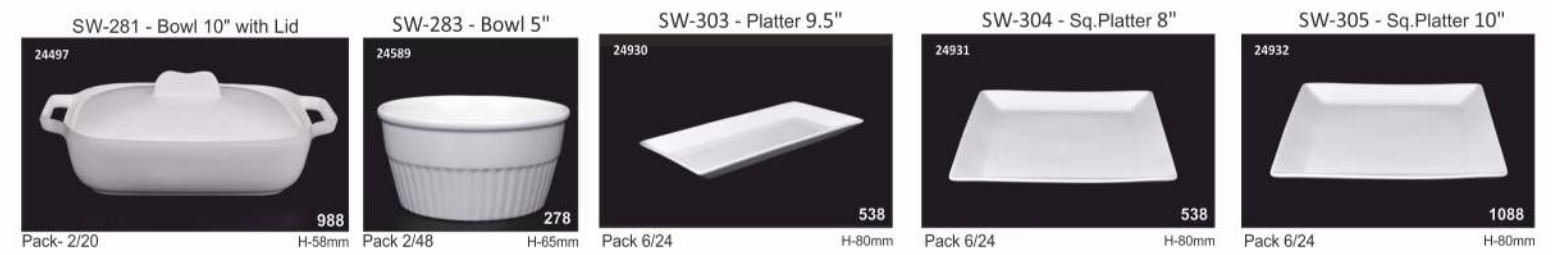

SNOW WHITE
Series

Whiteware

Ceramics/Horeca

MILK MUG