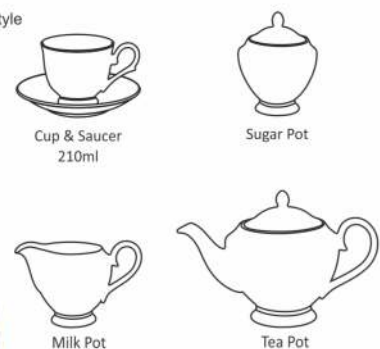

## ROYAL 2013

DINNER SET 21Pcs	24888
DINNER SET 33Pcs	33888
DINNER SET 35Pcs	39888
DINNER SET 45Pcs	48888

CS(12) - 1521

TS(17) - 1530

Dinner PC								
MRP/PC	1490	920	750	900	480	2190	7090	3150

# TEA SET (17Pcs)

Packing Style

Packing - 2 Set \* available in all dinner sets designs

TS (17)-1530  
L / E - 10888

CS (12) - 1521  
L / E - 5588

\* available in all dinner sets designs

Cup & Saucer  
210ml