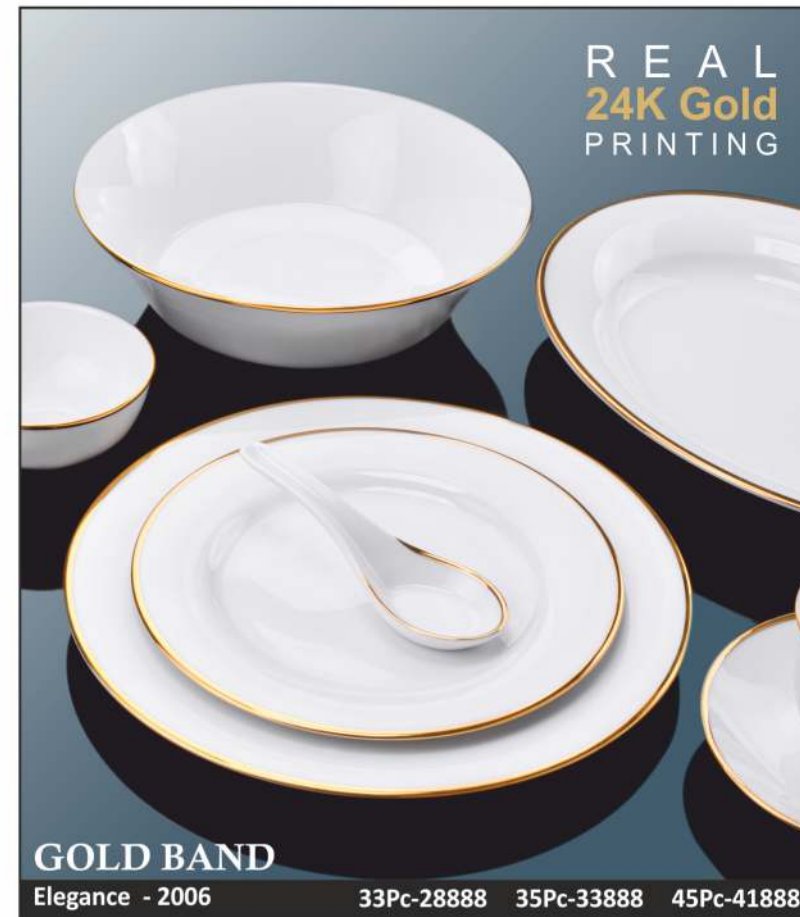

REAL 24K Gold PRINTING

GOLD BAND

Elegance - 2006 33Pc-28888 35Pc-33888 45Pc-41888