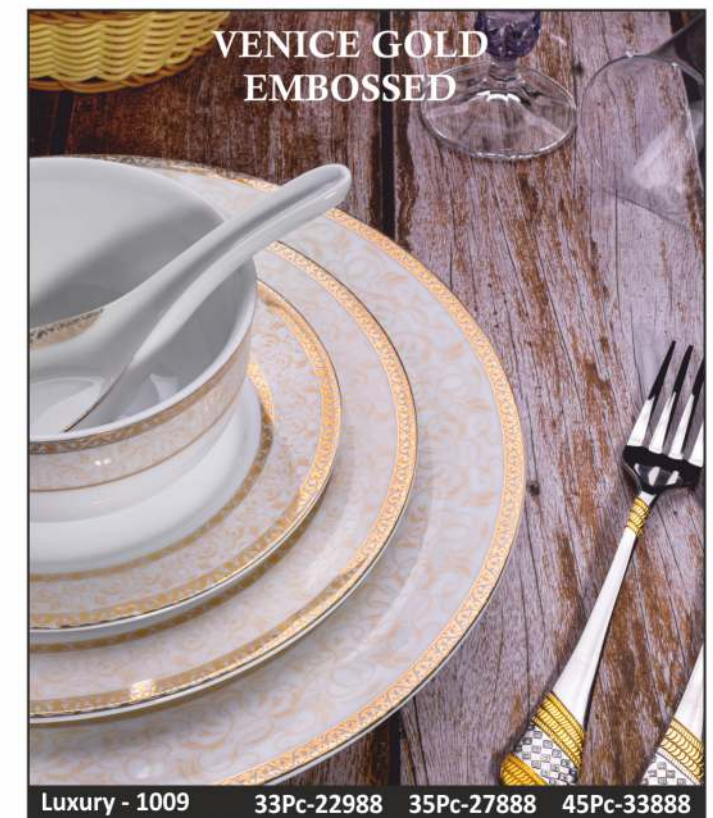

Luxury - 1011 33Pc-22988 35Pc-27888 45Pc-33888

Luxury - 1009 33Pc-22988 35Pc-27888 45Pc-33888

VENICE GOLD
EMBOSSED