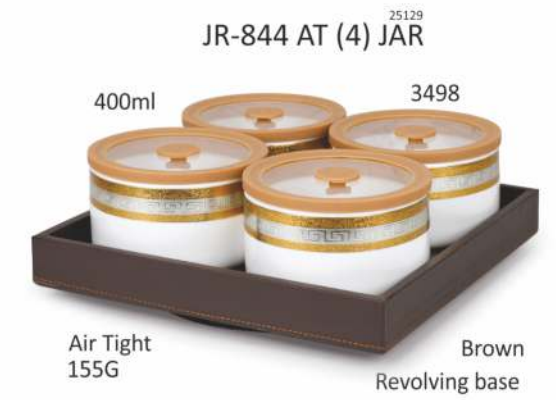

8 Set

ER-1016 (2) BOWL SET

25300

1188

12 Set

ER-1017 (2) BOWL SET

24387

1888

8 Set

ER-1018 (6) SNACK PLATE

25357

2538

8 Set

GE SERIES

GE-781-BOWL 9 (1)
2748 72G-BLUE

8 Set - HM

GE-782-FOOTED PL 10 (1)
2288 72G-BROWN

8 Set - HM

GE-783-BOWL 6 (1)
1648 600ml

12 Set - HM

GE-784-BOWL 6 (2)
3188 600ml

6 Set - HM

GE-785-BOWL 4.25 (2)
1848 325ml

12 Set - GB