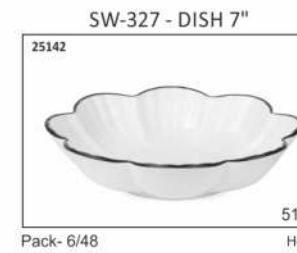

BLACK LINE

BLACK LINE

BLACK LINE

BLACK LINE