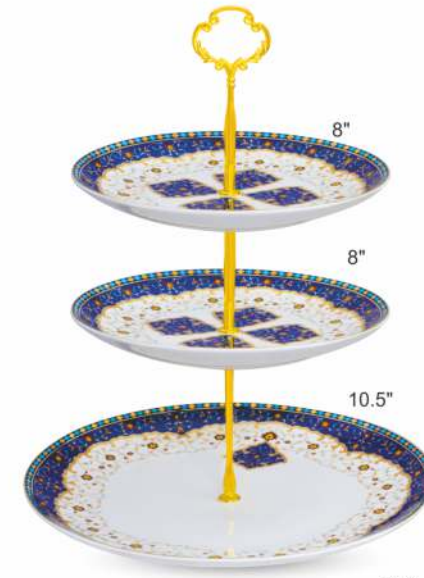

GE-796-BOWL 4.25 (4)
2848

8 Set - GB

GE-800-PICKLE POT (4)
3288

8 Set - GB

BWC-805-BOWL (3)
315ml 1968

8 Set - GB

3 TIRED (1) 753 CERAMIC PLATES
4288

2 TIRED (1) 754 CERAMIC PLATES
3188