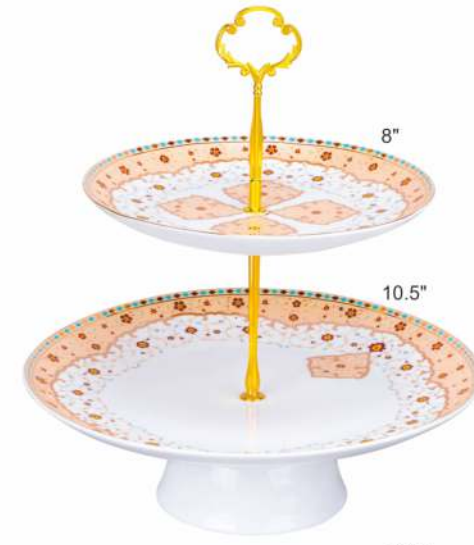

GE-796-BOWL 4.25 (4)
2848

8 Set - GB

GE-800-PICKLE POT (4)
3288

8 Set - GB

BWC-805-BOWL (3)
315ml 1968

8 Set - GB

3 TIRED (1) 753 CERAMIC PLATES
4288

2 TIRED (1) 754 CERAMIC PLATES
3188