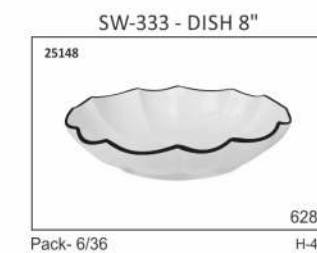

BLACK LINE

BLACK LINE

BLACK LINE

BLACK LINE