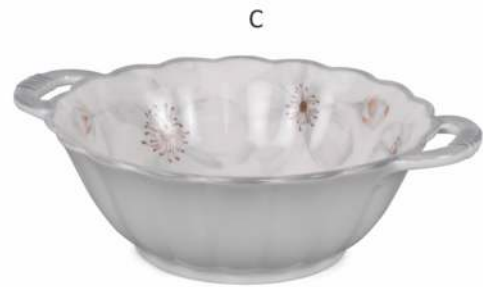

Total 15

ER-1008 (3) SERVICE SET

8 Set

**EARTHY ROOTS**  
EARTH TO ELEGANCE

Snack Plate 7"	6
Platter 12"	1
Bowl 5"	3
<b>Total</b>	<b>10</b>

ER-834 (10) SERVICE SET

25116  
4248

4 Set

ER-1002 (3) BOWL SET

25286

ER-1003 (6) BOWL SET

25287

ER-1004 (2) BOWL SET

25288

ER-1005 (2) BOWL SET

25289

ER-1012 (4) BOWL SET

25296

ER-1009 (2) SNACK PLATE

25293

ER-1010 (1) PLATTER

25294

ER-1011 (2) BOWL SET

25295